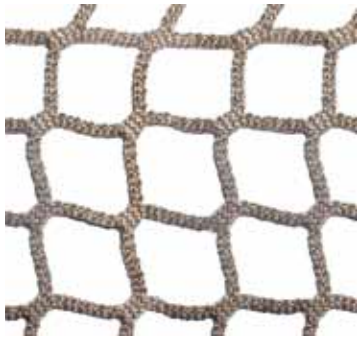

Protecting Your World

P-820K
2 inch knotted mesh
1/8" diameter
Solution Dyed Tan Polyester

P-360K
3 inch knotted mesh
3/8" diameter
Solution Dyed Tan Polyester

- Choose from a variety of rope styles, colors and sizes.
- Polyester ropes are UV stabilized with superior strength, durability and flexibility.
- ProManila has the look of natural manila but remains soft over time.
- If you can dream it, we can make it.

N-815S
1-3/4 inch knotless mesh
3/16" diameter
High Tenacity Polypropylene

M-1250
2 inch knotless mesh
1/8" diameter
High Tenacity Polypropylene

InCord netting products manufactured for use in the amusement industry are compliant with ASTM Standards F2375-09 and F2461.09.

M-1250 is available in a wide range of colors:

ProManila
High Tenacity Polyolefin Fiber
1/4", 3/8", 5/8", 1/2", 3/4", 1", 1-1/4"

Solution Dyed Polyester
Diameters: 1/2", 5/8"
Colors: Black, White, Blue, Sand, Red