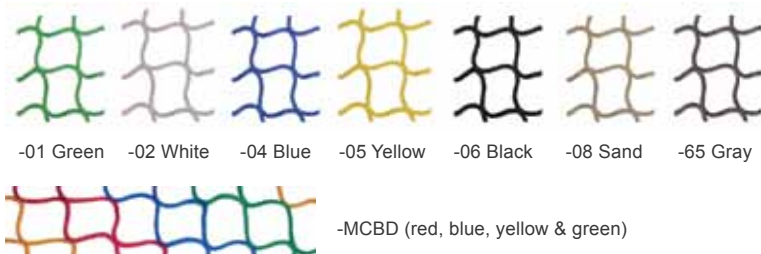

Protecting Your World

P-820K
2 inch knotted mesh
1/8" diameter
Solution Dyed Tan Polyester

P-360K
3 inch knotted mesh
3/8" diameter
Solution Dyed Tan Polyester

- Choose from a variety of rope styles, colors and sizes.
- Polyester ropes are UV stabilized with superior strength, durability and flexibility.
- ProManila has the look of natural manila but remains soft over time.
- If you can dream it, we can make it.

N-815S
1-3/4 inch knotless mesh
3/16" diameter
High Tenacity Polypropylene

M-1250
2 inch knotless mesh
1/8" diameter
High Tenacity Polypropylene

InCord netting products manufactured for use in the amusement industry are compliant with ASTM Standards F2375-09 and F2461.09.

M-1250 is available in a wide range of colors:

ProManila
High Tenacity Polyolefin Fiber
1/4", 3/8", 5/8", 1/2", 3/4", 1", 1-1/4"

Solution Dyed Polyester
Diameters: 1/2", 5/8"
Colors: Black, White, Blue, Sand, Red