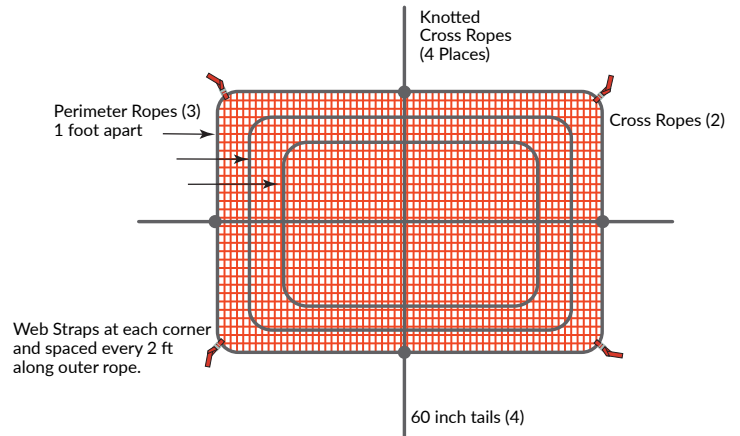

Quickly bring your job site into compliance and avoid the hassle of having to set up interior scaffolding. Install easily using our detailed instructions and drawings.

Attachment Options

Residential Safety Nets systems are complete with high-quality attachments. RSNs install from 5,000-pound perimeter ropes to the top plate with 1" web straps. The integrated non-slip cam buckle allows for easy cinching and gradual tensioning of the net, as opposed to pulling the entire net under tension to fixed anchor points.

Partner with our expert design team to develop a custom installation plan to include all the necessary components for your Residential Safety Net.

InCord • 860.537.1414 • incord.com

Copyright © InCord
All Rights Reserved
CO21-02.5